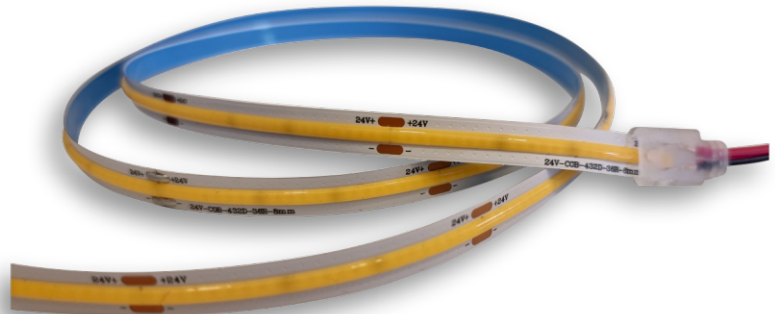

Name:

LED-RIBA COB 6500K

50m

Tootja: Direct signs s.r.o.

Toote number: 2412609

EAN number: 8594195911125

Sisemine tootenumber: 30352212

LED-CHIP COB

Elektrilised andmed

Võimsus/m : 12W

Pinge DC : 24V

Tehnilised andmed

Valgusvihu nurk : 120°

Valguse värvus : külm valge

Valgusvoog/m : 1200lm

Värvitemperatuur : 6500K

LEDide arv : 432 LED/m

Värviedastusindeks : CRI > 80

IP-kaitseklass : IP20

Energiatõhususe klass : F

Mõõtmete pikkus : 50m/rull

Laius : 8mm